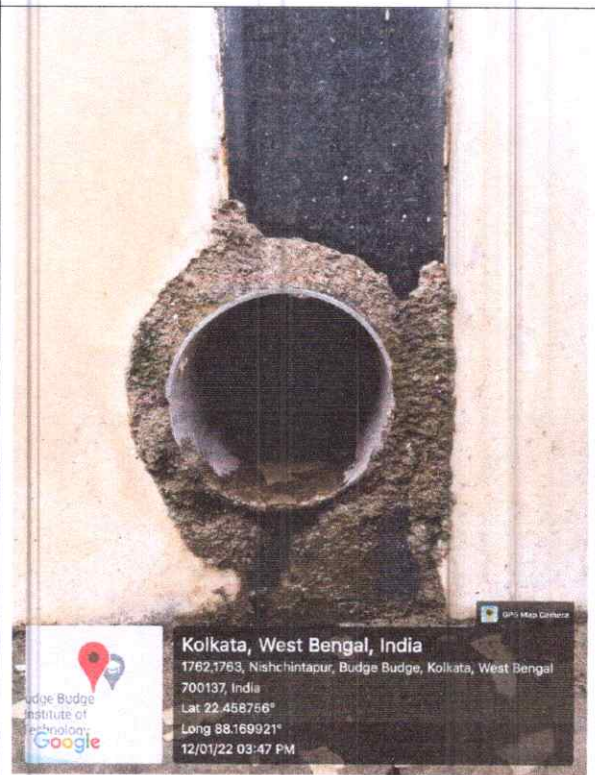

7.1.4 Water conservation facilities available in the Institution

Prof. (Dr) Bhambes Bhattacharya
 Director General Academics
 Budge Budge Institute of Technology

South 24 Parganas, West Bengal, India
Diploma Engineering Building, Nishchintapur, Budge Budge, West Bengal
700137, India
Lat 22.468788°
Long 88.170362°
12/01/22 03:46 PM

Kolkata, West Bengal, India
BUDGE BUDGE INSTITUTE OF TECHNOLOGY ADMINISTRATIVE BUILDING,
Nishchintapur, Budge Budge, Kolkata, West Bengal 700137, India
Lat 22.468845°
Long 88.169025°
12/01/22 03:47 PM