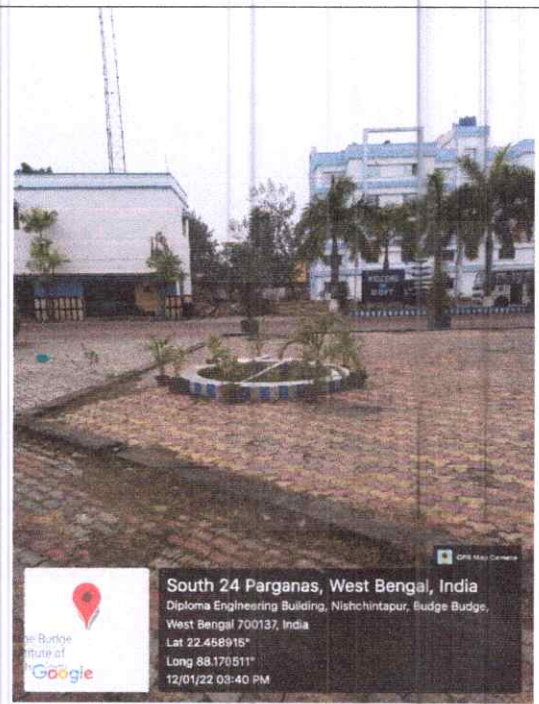

7.1.4 Water conservation facilities available in the Institution

Prof. (Dr) Bhambes Bhattacharya
 Director General Academics
 Budge Budge Institute of Technology

South 24 Parganas, West Bengal, India
Diploma Engineering Building, Nishchintapur, Budge Budge, West Bengal
700137, India
Lat 22.468788°
Long 88.170362°
12/01/22 03:46 PM

Kolkata, West Bengal, India
BUDGE BUDGE INSTITUTE OF TECHNOLOGY ADMINISTRATIVE BUILDING,
Nishchintapur, Budge Budge, Kolkata, West Bengal 700137, India
Lat 22.468845°
Long 88.169025°
12/01/22 03:47 PM