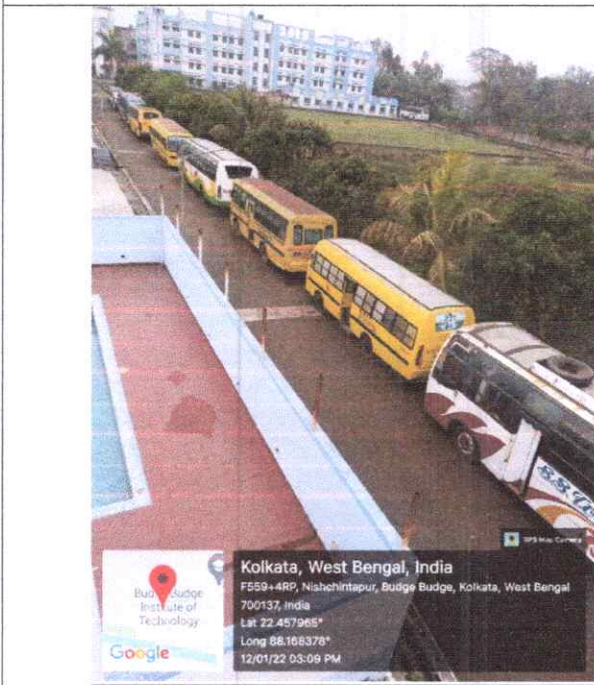

7.1.5 Green campus initiatives include

Prof. (Dr) Bhabes Bhattacharya
Director General Academics
Budge Budge Institute of Technology